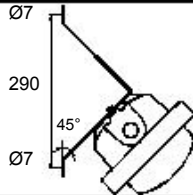

Duvara montaj - Wall mounting