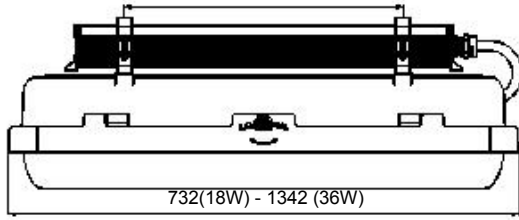

AVFE

ACİL AYDINLATMA
ARMATÜRLERİ - EMERGENCY

KEMA 01ATEX2068-KEMA01ATEX2168U

zone 1

zone 2

EEx ed IIC

II2GD

IP 66

-20°C

zone 21

zone 22

+50°C

EN 50014

T5

EN 50281-1-1

T 70°C

Özellikleri : Emergency kitli, çift güvenlikli anahtarı ve Ø13÷18mm kablo için M25 kablo rakorlu ve G13 çift pinli ampul ile kullanılabilen acil flüoresan aydınlatma armatürleri .Emergency kullanım süresi: 18W : 120 dakika, -36W : 90 dakika, 58W : 60 dakika - Şarj süresi 24 saat.

Features : Lighting fixture for fluorescent bi-pin lamps G13 caps with double safety switch and with M25 cable gland for cable Ø13÷18mm amps with emergency device equipped with switch. Backup time : 18W : 120 min – 36W : 90 min – 58W : 60 min - Recharging time : 24 hours (Emergency device feed only one lamp)

Malzemesi : Güçlendirilmiş polyester gövdeli , polikarbonat UV şeffaf kapaklı.

Materials : Fiberglass reinforced polyester body, polycarbonate UV transparent diffuser

İsteğe bağlı : Ampul

Optional : Lamp

400(18W) - 450 (36W)

Kilitli bölüm
Locking device

Gerilim/Voltage

Frekans/Frequency 50Hz - (isteğe bağlı) 60Hz

Güç faktörü /Power factor >0,98